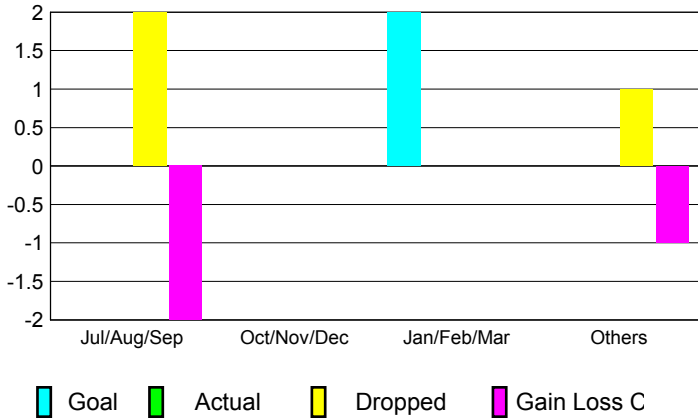

2012-2013 GMT Reports for District (or Undistricted) **District 13 A**

GMT: **JERRY SMITH**

Location: **OHIO**

GMT CA: **1**

CLUBS

Month	New Club Goal	Actual New Clubs	Actual Dropped Clubs	Gain/Loss of Clubs
2012-2013				
Jul/Aug/Sep	0	0	2	-2
Oct/Nov/Dec	0	0	0	0
Jan/Feb/Mar	2	0	0	0
Apr/May/Jun	0	0	1	-1
Totals	2	0	3	-3

Club Results 2012-2013

Goal, New, Dropped, Gain/Loss

YTD Status Quo Clubs 2012-2013

Status Quo Clubs Compared to Status Quo Members

Club Gain/Loss 2012-2013

MEMBERSHIP

Month	Net Memb Goal	Actual New Memb	Actual Dropped Memb	Gain/Loss of Memb
2012-2013				
Jul/Aug/Sep	-12	18	46	-28
Oct/Nov/Dec	-4	12	20	-8
Jan/Feb/Mar	28	29	34	-5
Apr/May/Jun	-12	29	42	-13
Totals	0	88	142	-54