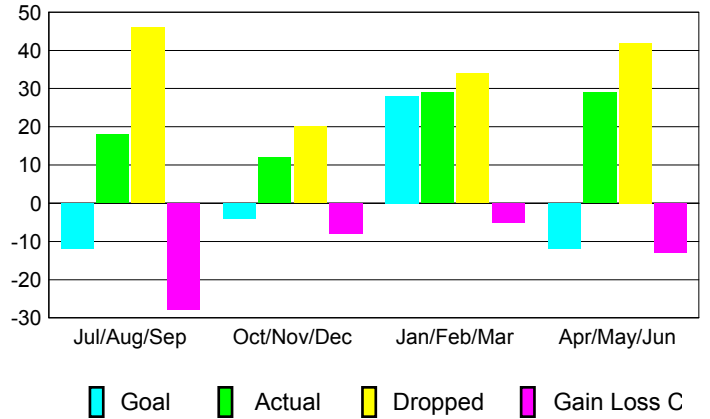

2012-2013 GMT Reports for District (or Undistricted) **District 13 A**

GMT: **JERRY SMITH**

Location: **OHIO**

GMT CA: **1**

CLUBS

Month	New Club Goal	Actual New Clubs	Actual Dropped Clubs	Gain/Loss of Clubs
2012-2013				
Jul/Aug/Sep	0	0	2	-2
Oct/Nov/Dec	0	0	0	0
Jan/Feb/Mar	2	0	0	0
Apr/May/Jun	0	0	1	-1
Totals	2	0	3	-3

Club Results 2012-2013

Goal, New, Dropped, Gain/Loss

YTD Status Quo Clubs 2012-2013

Status Quo Clubs Compared to Status Quo Members

Club Gain/Loss 2012-2013

MEMBERSHIP

Month	Net Memb Goal	Actual New Memb	Actual Dropped Memb	Gain/Loss of Memb
2012-2013				
Jul/Aug/Sep	-12	18	46	-28
Oct/Nov/Dec	-4	12	20	-8
Jan/Feb/Mar	28	29	34	-5
Apr/May/Jun	-12	29	42	-13
Totals	0	88	142	-54

Membership Results 2012-2013

Goal, New, Dropped, Gain/Loss

Gender Comparison 2012-2013

Membership Gain/Loss 2012-2013