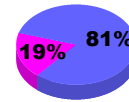

Club Results 2012-2013

Goal, New, Dropped, Gain/Loss

YTD Status Quo Clubs 2012-2013

Status Quo Clubs Compared to Status Quo Members

Club Gain/Loss 2012-2013

MEMBERSHIP

Month	Net Memb Goal	Actual New Memb	Actual Dropped Memb	Gain/Loss of Memb
2012-2013				
Jul/Aug/Sep	-12	18	46	-28
Oct/Nov/Dec	-4	12	20	-8
Jan/Feb/Mar	28	29	34	-5
Apr/May/Jun	-12	29	42	-13
Totals	0	88	142	-54

Membership Results 2012-2013

Goal, New, Dropped, Gain/Loss

Gender Comparison 2012-2013

Membership Gain/Loss 2012-2013